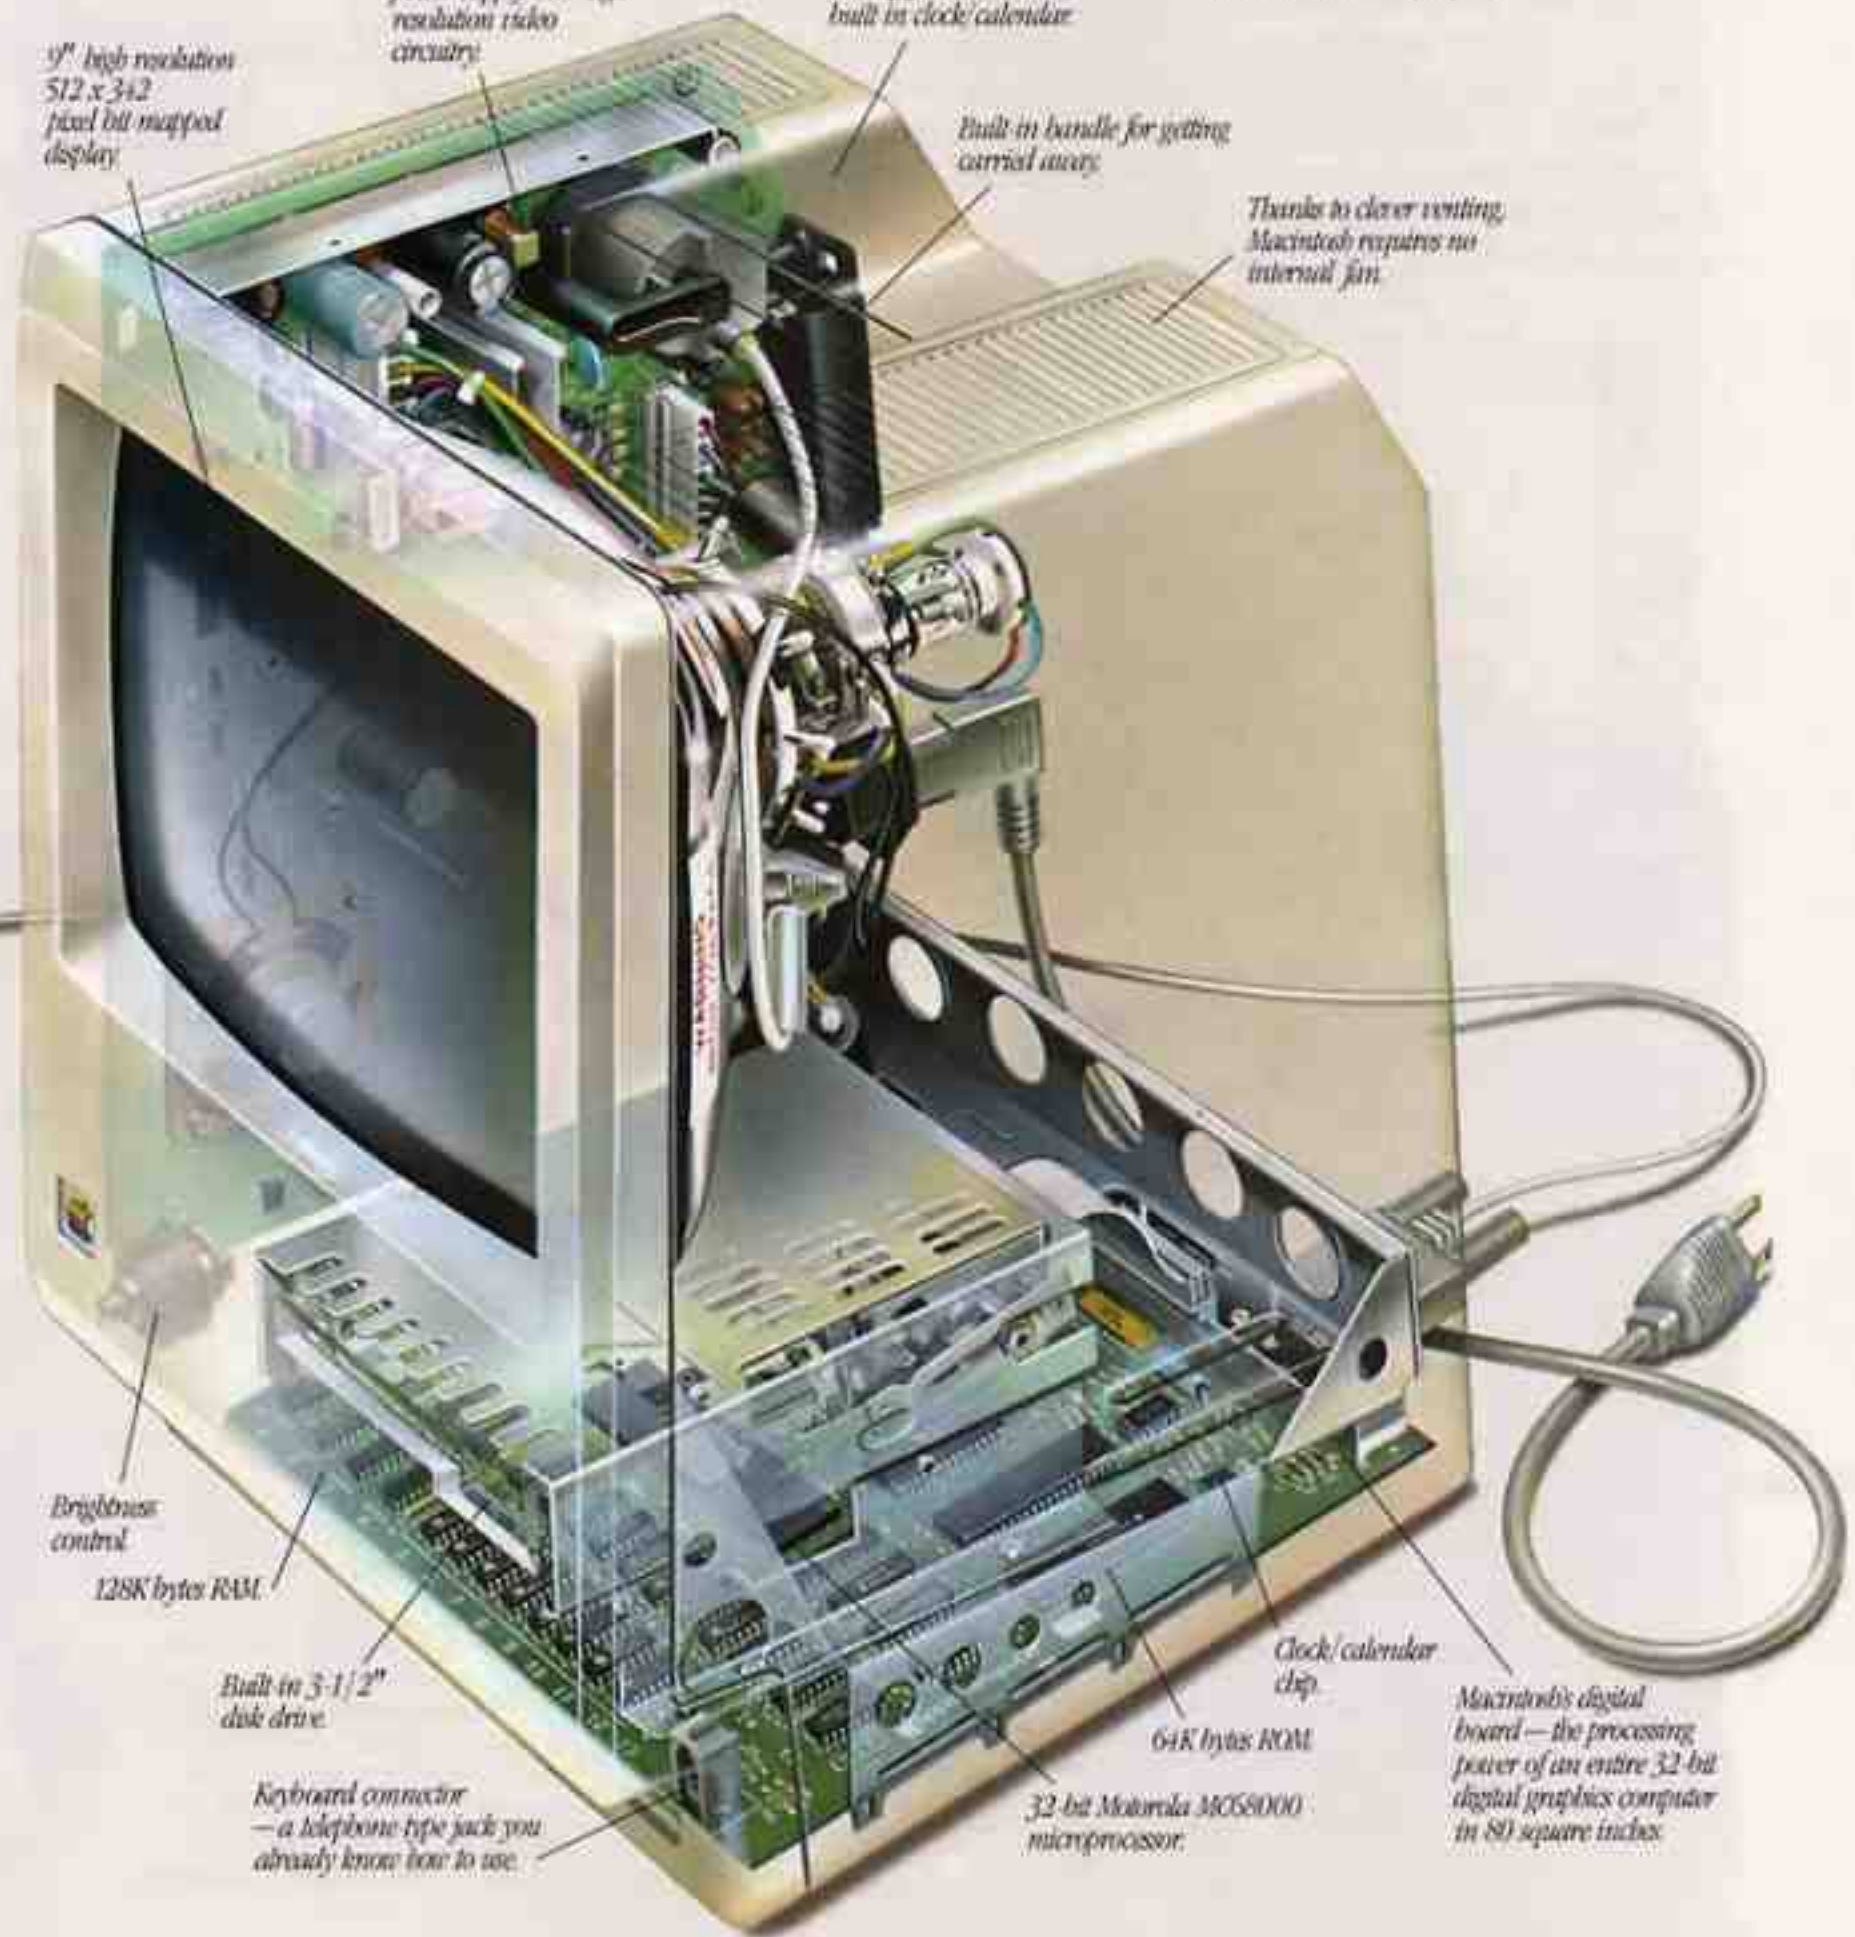

Mouse connector    External disk drive connector    Polyphonic sound port

RS232, RS422, AppleBus serial communications ports for printers, modems and other peripherals

Ultra compact, switching-type power supply and high resolution video circuitry

Battery for Macintosh's built-in clock/calendar

Built-in handle for getting carried away

Thanks to clever venting, Macintosh requires no internal fan

19" high resolution 512 x 342 pixel bit mapped display

Brightness control

128K bytes RAM

Built-in 3-1/2" disk drive

Keyboard connector — a telephone-type jack you already know how to use

Clock/calendar chip

64K bytes ROM

32-bit Motorola MC68000 microprocessor

Macintosh's digital board — the processing power of an entire 32-bit digital graphics computer in 80 square inches